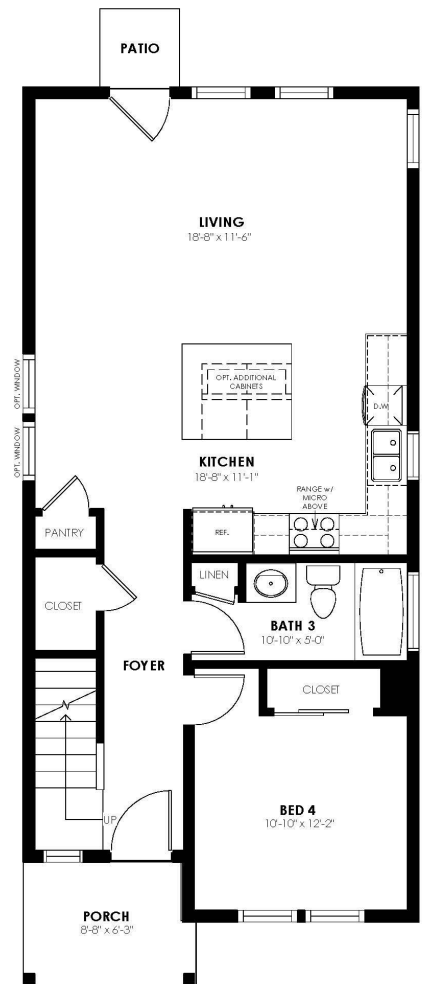

Sage

Community: Prairie Song Cottages

 1,538 Finished Sq Ft.  4 Bedrooms  3 Full Baths  1 Car Garage  2.0
Stories

The Sage Plan

Our largest cottage floorplan offers a generous layout ideal for gatherings and families of all types. Featuring four bedrooms and three baths, this home offers ample space and comfort. Your own private backyard is the perfect space to relax and enjoy some fresh air with your pup and friends. Access to the grassy cottage common areas provides the perfect opportunity to spread out and meet your neighbors for a leisurely picnic amidst nature's beauty.

Sage

Community: Prairie Song Cottages

1,538 Finished Sq Ft. 4 Bedrooms 3 Full Baths 1 Car Garage 2.0 Stories

CALL 970-716-6088 TO SCHEDULE A 1 ON 1 APPOINTMENT

Plans and elevations are artist's renderings only, may not accurately represent the actual condition of a home as constructed, and may contain options which are not standard on all models. We reserve the right to make changes to these floor plans, specifications, and elevations without prior notice. Stated dimensions and square footage are approximate and should not be used as representation of the home's precise or actual size.