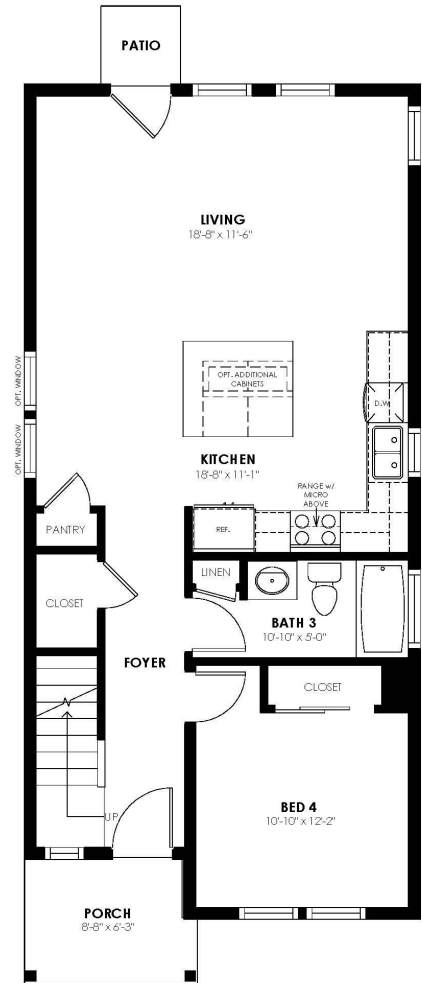

Sage

Community: Prairie Song Cottages

 1,538 Finished Sq Ft.  4 Bedrooms  3 Full Baths  1 Car Garage  2.0
Stories

The Sage Plan

Our largest cottage floorplan offers a generous layout ideal for gatherings and families of all types. Featuring four bedrooms and three baths, this home offers ample space and comfort. Your own private backyard is the perfect space to relax and enjoy some fresh air with your pup and friends. Access to the grassy cottage common areas provides the perfect opportunity to spread out and meet your neighbors for a leisurely picnic amidst nature's beauty.

[VIRTUALLY TOUR THE SAGE FLOORPLAN!](#)

CALL 970-716-6088 TO SCHEDULE A 1 ON 1 APPOINTMENT

Plans and elevations are artist's renderings only, may not accurately represent the actual condition of a home as constructed, and may contain options which are not standard on all models. We reserve the right to make changes to these floor plans, specifications, and elevations without prior notice. Stated dimensions and square footage are approximate and should not be used as representation of the home's precise or actual size.

Sage

Community: Prairie Song Cottages

1,538 Finished Sq Ft. 4 Bedrooms 3 Full Baths 1 Car Garage 2.0 Stories

CALL 970-716-6088 TO SCHEDULE A 1 ON 1 APPOINTMENT

Plans and elevations are artist's renderings only, may not accurately represent the actual condition of a home as constructed, and may contain options which are not standard on all models. We reserve the right to make changes to these floor plans, specifications, and elevations without prior notice. Stated dimensions and square footage are approximate and should not be used as representation of the home's precise or actual size.