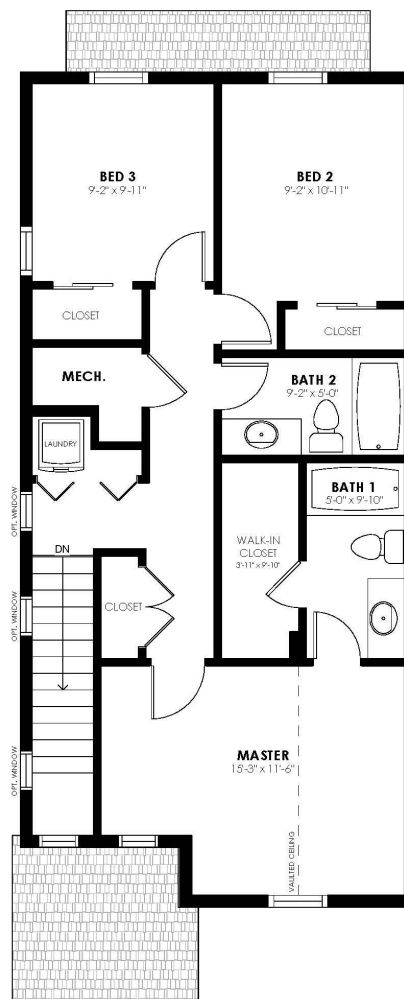

Sage

Community: Prairie Song Cottages

 1,538 Finished Sq Ft.  4 Bedrooms  3 Full Baths  1 Car Garage  2.0
Stories

The Sage Plan

Our largest cottage floorplan offers a generous layout ideal for gatherings and families of all types. Featuring four bedrooms and three baths, this home offers ample space and comfort. Your own private backyard is the perfect space to relax and enjoy some fresh air with your pup and friends. Access to the grassy cottage common areas provides the perfect opportunity to spread out and meet your neighbors for a leisurely picnic amidst nature's beauty.

Sage

Community: Prairie Song Cottages

1,538 Finished Sq Ft. 4 Bedrooms 3 Full Baths 1 Car Garage 2.0 Stories

CALL 970-716-6088 TO SCHEDULE A 1 ON 1 APPOINTMENT

Plans and elevations are artist's renderings only, may not accurately represent the actual condition of a home as constructed, and may contain options which are not standard on all models. We reserve the right to make changes to these floor plans, specifications, and elevations without prior notice. Stated dimensions and square footage are approximate and should not be used as representation of the home's precise or actual size.