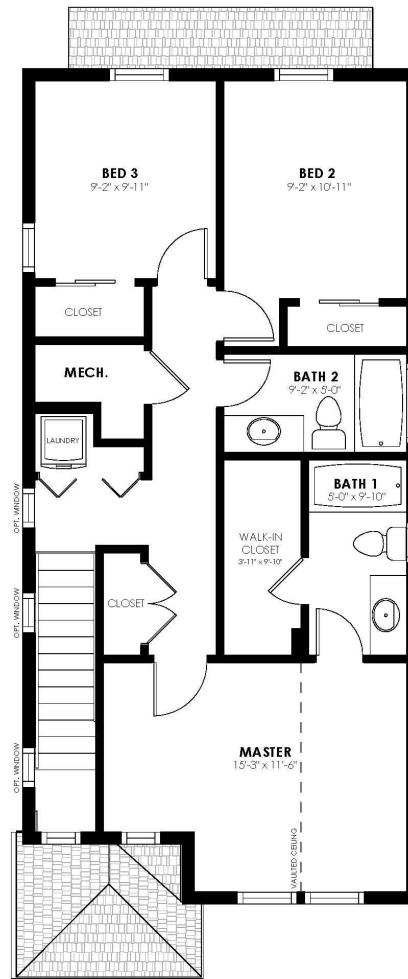

Sage

Community: Prairie Song Cottages

 1,538 Finished Sq Ft.  4 Bedrooms  3 Full Baths  1 Car Garage  2.0
Stories

The Sage Plan

Our largest cottage floorplan offers a generous layout ideal for gatherings and families of all types. Featuring four bedrooms and three baths, this home offers ample space and comfort. Your own private backyard is the perfect space to relax and enjoy some fresh air with your pup and friends. Access to the grassy cottage common areas provides the perfect opportunity to spread out and meet your neighbors for a leisurely picnic amidst nature's beauty.

Sage

Community: Prairie Song Cottages

1,538 Finished Sq Ft. 4 Bedrooms 3 Full Baths 1 Car Garage 2.0 Stories

CALL 970-716-6088 TO SCHEDULE A 1 ON 1 APPOINTMENT

Plans and elevations are artist's renderings only, may not accurately represent the actual condition of a home as constructed, and may contain options which are not standard on all models. We reserve the right to make changes to these floor plans, specifications, and elevations without prior notice. Stated dimensions and square footage are approximate and should not be used as representation of the home's precise or actual size.