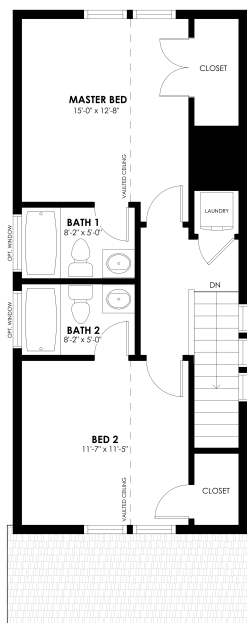

945 Trumpet Lane, Windsor, CO 80550

Community: Prairie Song Cottages **Floor Plan:** Magnolia

\$449,475

1,152 Finished Sq Ft 2 Bedrooms 2.5 Full Baths 2 Car Garage 2.0 Stories

Meet the **Marigold!** One of our newest floorplans, perfect for couples, growing families, and families looking to downsize. Featuring **three bedrooms and two and a half baths**, this home offers ample room for kids, working from home, or hosting family and friends. Your own private backyard is the perfect space to relax and enjoy some fresh air with your pup. Access to the grassy cottage common areas provides the perfect opportunity to spread out and meet your neighbors for a leisurely picnic amidst nature's beauty.

MAGNOLIA - FIRST LEVEL CRAFTSMAN

CALL 970-716-6088 TO SCHEDULE A 1 ON 1 APPOINTMENT

Plans and elevations are artist's renderings only, may not accurately represent the actual condition of a home as constructed, and may contain options which are not standard on all models. We reserve the right to make changes to these floor plans, specifications, and elevations without prior notice. Stated dimensions and square footage are approximate and should not be used as representation of the home's precise or actual size.

945 Trumpet Lane, Windsor, CO 80550

Community: Prairie Song Cottages **Floor Plan:** Magnolia

\$449,475

1,152 Finished Sq Ft. 2 Bedrooms 2.5 Full Baths 2 Car Garage 2.0 Stories

Magnolia Second Level Craftsman

MAGNOLIA - SECOND LEVEL CRAFTSMAN

CALL 970-716-6088 TO SCHEDULE A 1 ON 1 APPOINTMENT

Plans and elevations are artist's renderings only, may not accurately represent the actual condition of a home as constructed, and may contain options which are not standard on all models. We reserve the right to make changes to these floor plans, specifications, and elevations without prior notice. Stated dimensions and square footage are approximate and should not be used as representation of the home's precise or actual size.