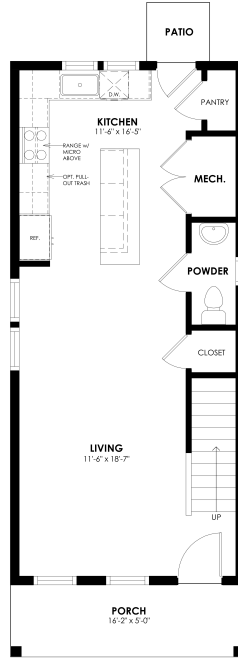

Photos are of a previously completed home. Actual finishes may vary.

[VIRTUALLY TOUR THE MAGNOLIA FLOORPLAN!](#)

CALL 970-716-6088 TO SCHEDULE A 1 ON 1 APPOINTMENT

Plans and elevations are artist's renderings only, may not accurately represent the actual condition of a home as constructed, and may contain options which are not standard on all models. We reserve the right to make changes to these floor plans, specifications, and elevations without prior notice. Stated dimensions and square footage are approximate and should not be used as representation of the home's precise or actual size.

945 Trumpet Lane, Windsor, CO 80550

Community: Prairie Song Cottages **Floor Plan:** Magnolia

\$449,475

1,152 Finished Sq Ft. 2 Bedrooms 2.5 Full Baths 2 Car Garage 2.0 Stories

Magnolia First Level Craftsman

MAGNOLIA - FIRST LEVEL CRAFTSMAN

CALL 970-716-6088 TO SCHEDULE A 1 ON 1 APPOINTMENT

Plans and elevations are artist's renderings only, may not accurately represent the actual condition of a home as constructed, and may contain options which are not standard on all models. We reserve the right to make changes to these floor plans, specifications, and elevations without prior notice. Stated dimensions and square footage are approximate and should not be used as representation of the home's precise or actual size.