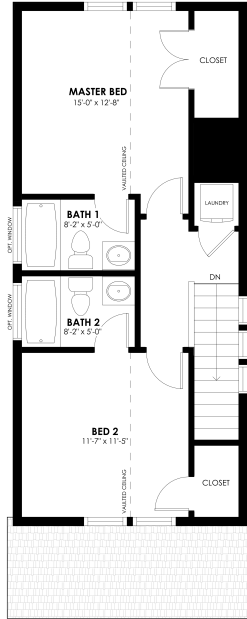

945 Trumpet Lane, Windsor, CO 80550

Community: Prairie Song Cottages **Floor Plan:** Magnolia**\$431,975** 1,152 Finished Sq Ft  2 Bedrooms  2.5 Full Baths  2 Car Garage  2.0 Stories

Meet the **Marigold!** One of our newest floorplans, perfect for couples, growing families, and families looking to downsize. Featuring **three bedrooms and two and a half baths**, this home offers ample room for kids, working from home, or hosting family and friends. Your own private backyard is the perfect space to relax and enjoy some fresh air with your pup. Access to the grassy cottage common areas provides the perfect opportunity to spread out and meet your neighbors for a leisurely picnic amidst nature's beauty.

MAGNOLIA - FIRST LEVEL CRAFTSMAN

CALL 970-716-6088 TO SCHEDULE A 1 ON 1 APPOINTMENT

Plans and elevations are artist's renderings only, may not accurately represent the actual condition of a home as constructed, and may contain options which are not standard on all models. We reserve the right to make changes to these floor plans, specifications, and elevations without prior notice. Stated dimensions and square footage are approximate and should not be used as representation of the home's precise or actual size.

945 Trumpet Lane, Windsor, CO 80550

Community: Prairie Song Cottages **Floor Plan:** Magnolia

\$431,975

1,152 Finished Sq Ft. 2 Bedrooms 2.5 Full Baths 2 Car Garage 2.0 Stories

Magnolia Second Level Craftsman

MAGNOLIA - SECOND LEVEL CRAFTSMAN

CALL 970-716-6088 TO SCHEDULE A 1 ON 1 APPOINTMENT

Plans and elevations are artist's renderings only, may not accurately represent the actual condition of a home as constructed, and may contain options which are not standard on all models. We reserve the right to make changes to these floor plans, specifications, and elevations without prior notice. Stated dimensions and square footage are approximate and should not be used as representation of the home's precise or actual size.