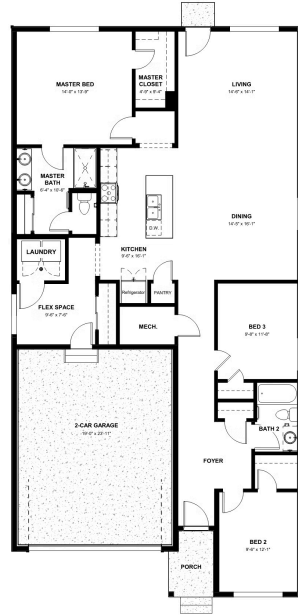

Armstrong

Community: Bloom Trailblazer Collection - Single Family Homes

1,779 Finished Sq Ft. 3 Bedrooms 2 Full Baths 2 Car Garage 1.0 Stories

The Armstrong Plan

Say hello to our one of our favorite floorplans, the Armstrong! Whether you are downsizing or looking to get your hands on the perfect first home, this ranch style home offers something for everyone. This open floorplan is great for entertaining and ensuring that you never miss out on the action!

CALL 970-716-6088 TO SCHEDULE A 1 ON 1 APPOINTMENT

Plans and elevations are artist's renderings only, may not accurately represent the actual condition of a home as constructed, and may contain options which are not standard on all models. We reserve the right to make changes to these floor plans, specifications, and elevations without prior notice. Stated dimensions and square footage are approximate and should not be used as representation of the home's precise or actual size.

Armstrong

Community: Bloom Trailblazer Collection - Single Family Homes

1,779 Finished Sq Ft. 3 Bedrooms 2 Full Baths 2 Car Garage 1.0 Stories

12.19.24

CALL 970-716-6088 TO SCHEDULE A 1 ON 1 APPOINTMENT

Plans and elevations are artist's renderings only, may not accurately represent the actual condition of a home as constructed, and may contain options which are not standard on all models. We reserve the right to make changes to these floor plans, specifications, and elevations without prior notice. Stated dimensions and square footage are approximate and should not be used as representation of the home's precise or actual size.